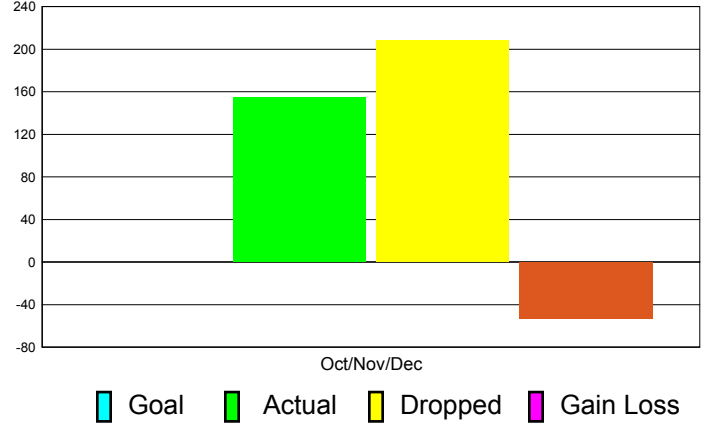

### YTD Status Quo Clubs 2010-2011

Status Quo Clubs Compared to Status Quo Members

## MEMBERSHIP

Membership Results  
2011-2012

Membership  
2010-2011

| Month         | Net Memb Goal | Actual New Memb | Actual Dropped Memb | Gain/Loss of Memb | Gain/ Loss of Memb |
|---------------|---------------|-----------------|---------------------|-------------------|--------------------|
| Oct/Nov/Dec   | 0             | 155             | 208                 | -53               | 7                  |
| <b>Totals</b> | <b>0</b>      | <b>155</b>      | <b>208</b>          | <b>-53</b>        | <b>7</b>           |

### Membership Results 2011-2012

Goal, New, Dropped, Gain/Loss